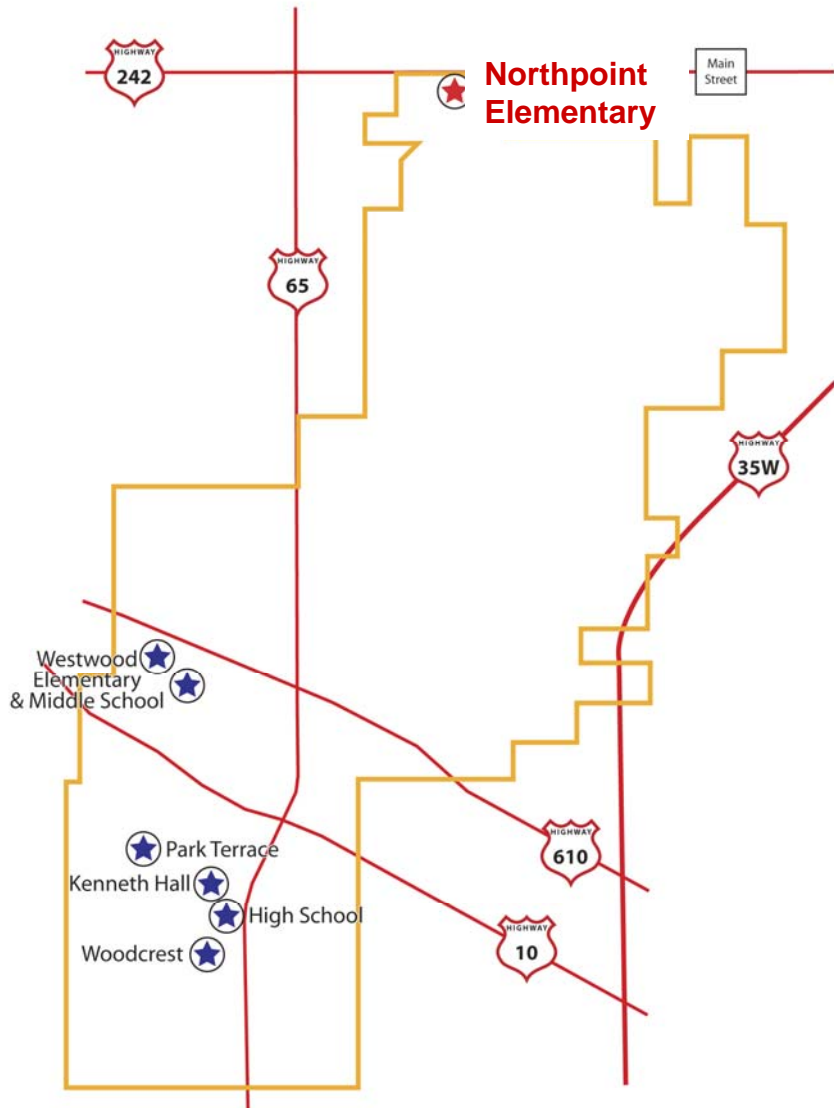

May 23, 2007

Northpoint Elementary

The district's newest school is near the northernmost point of the district's boundaries

At a May 22 work session and special meeting, the District 16 School Board selected a name for the new K-3 elementary school that will open in the fall of 2008.

The new school will be named **Northpoint Elementary**

The school will sit atop the district's boundaries which includes Blaine, Spring Lake Park, and Fridley. The district will have a ground-breaking ceremony at 4 p.m., Tuesday, June 5, for the school which will be located just south of Hwy 242/125th Street on Cloud Drive in Blaine.

Over the past few months, the Board considered close to 90 names submitted by community members, parents, staff, and students. The names were ultimately whittled to 40, to 15, to four, and then to one. The final four names all included the word "north."

In mid-May, Mike Callahan, current Woodcrest Elementary principal, was named principal of the new Northpoint Elementary School.

All are invited . . . Let's Celebrate!
**Ground-breaking Ceremony for
Northpoint Elementary School**

Tuesday, June 5, 2007 4:00 p.m.

Just south of Hwy 242/125th Street and Cloud Drive, Blaine, Minnesota